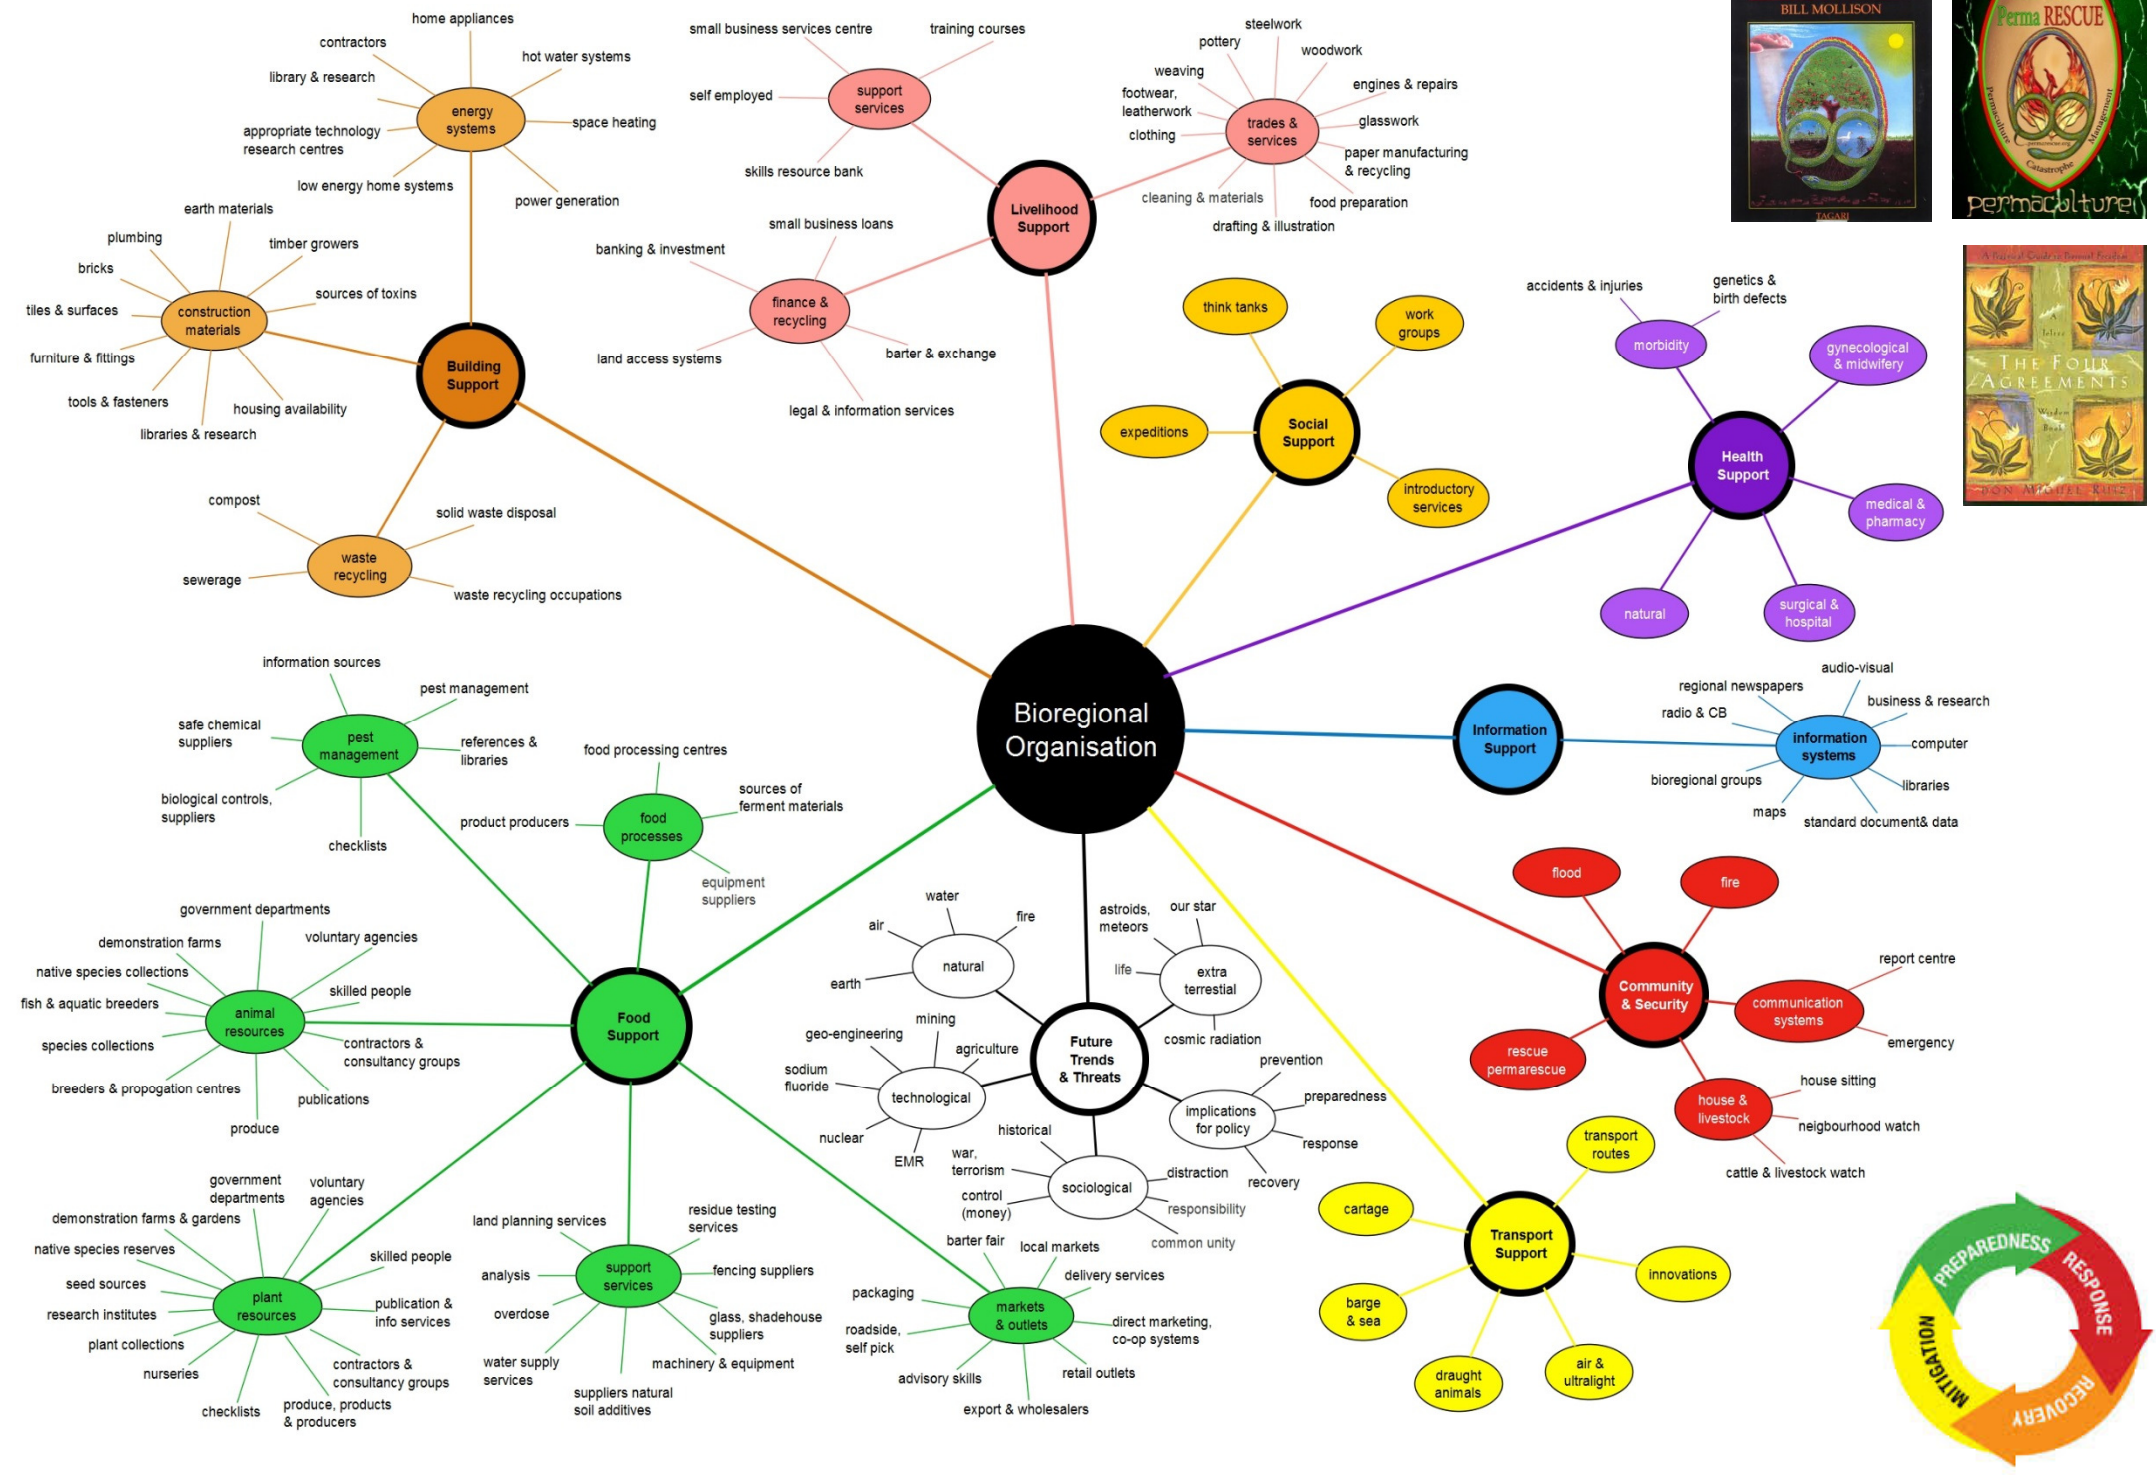

Beyond Command and Control